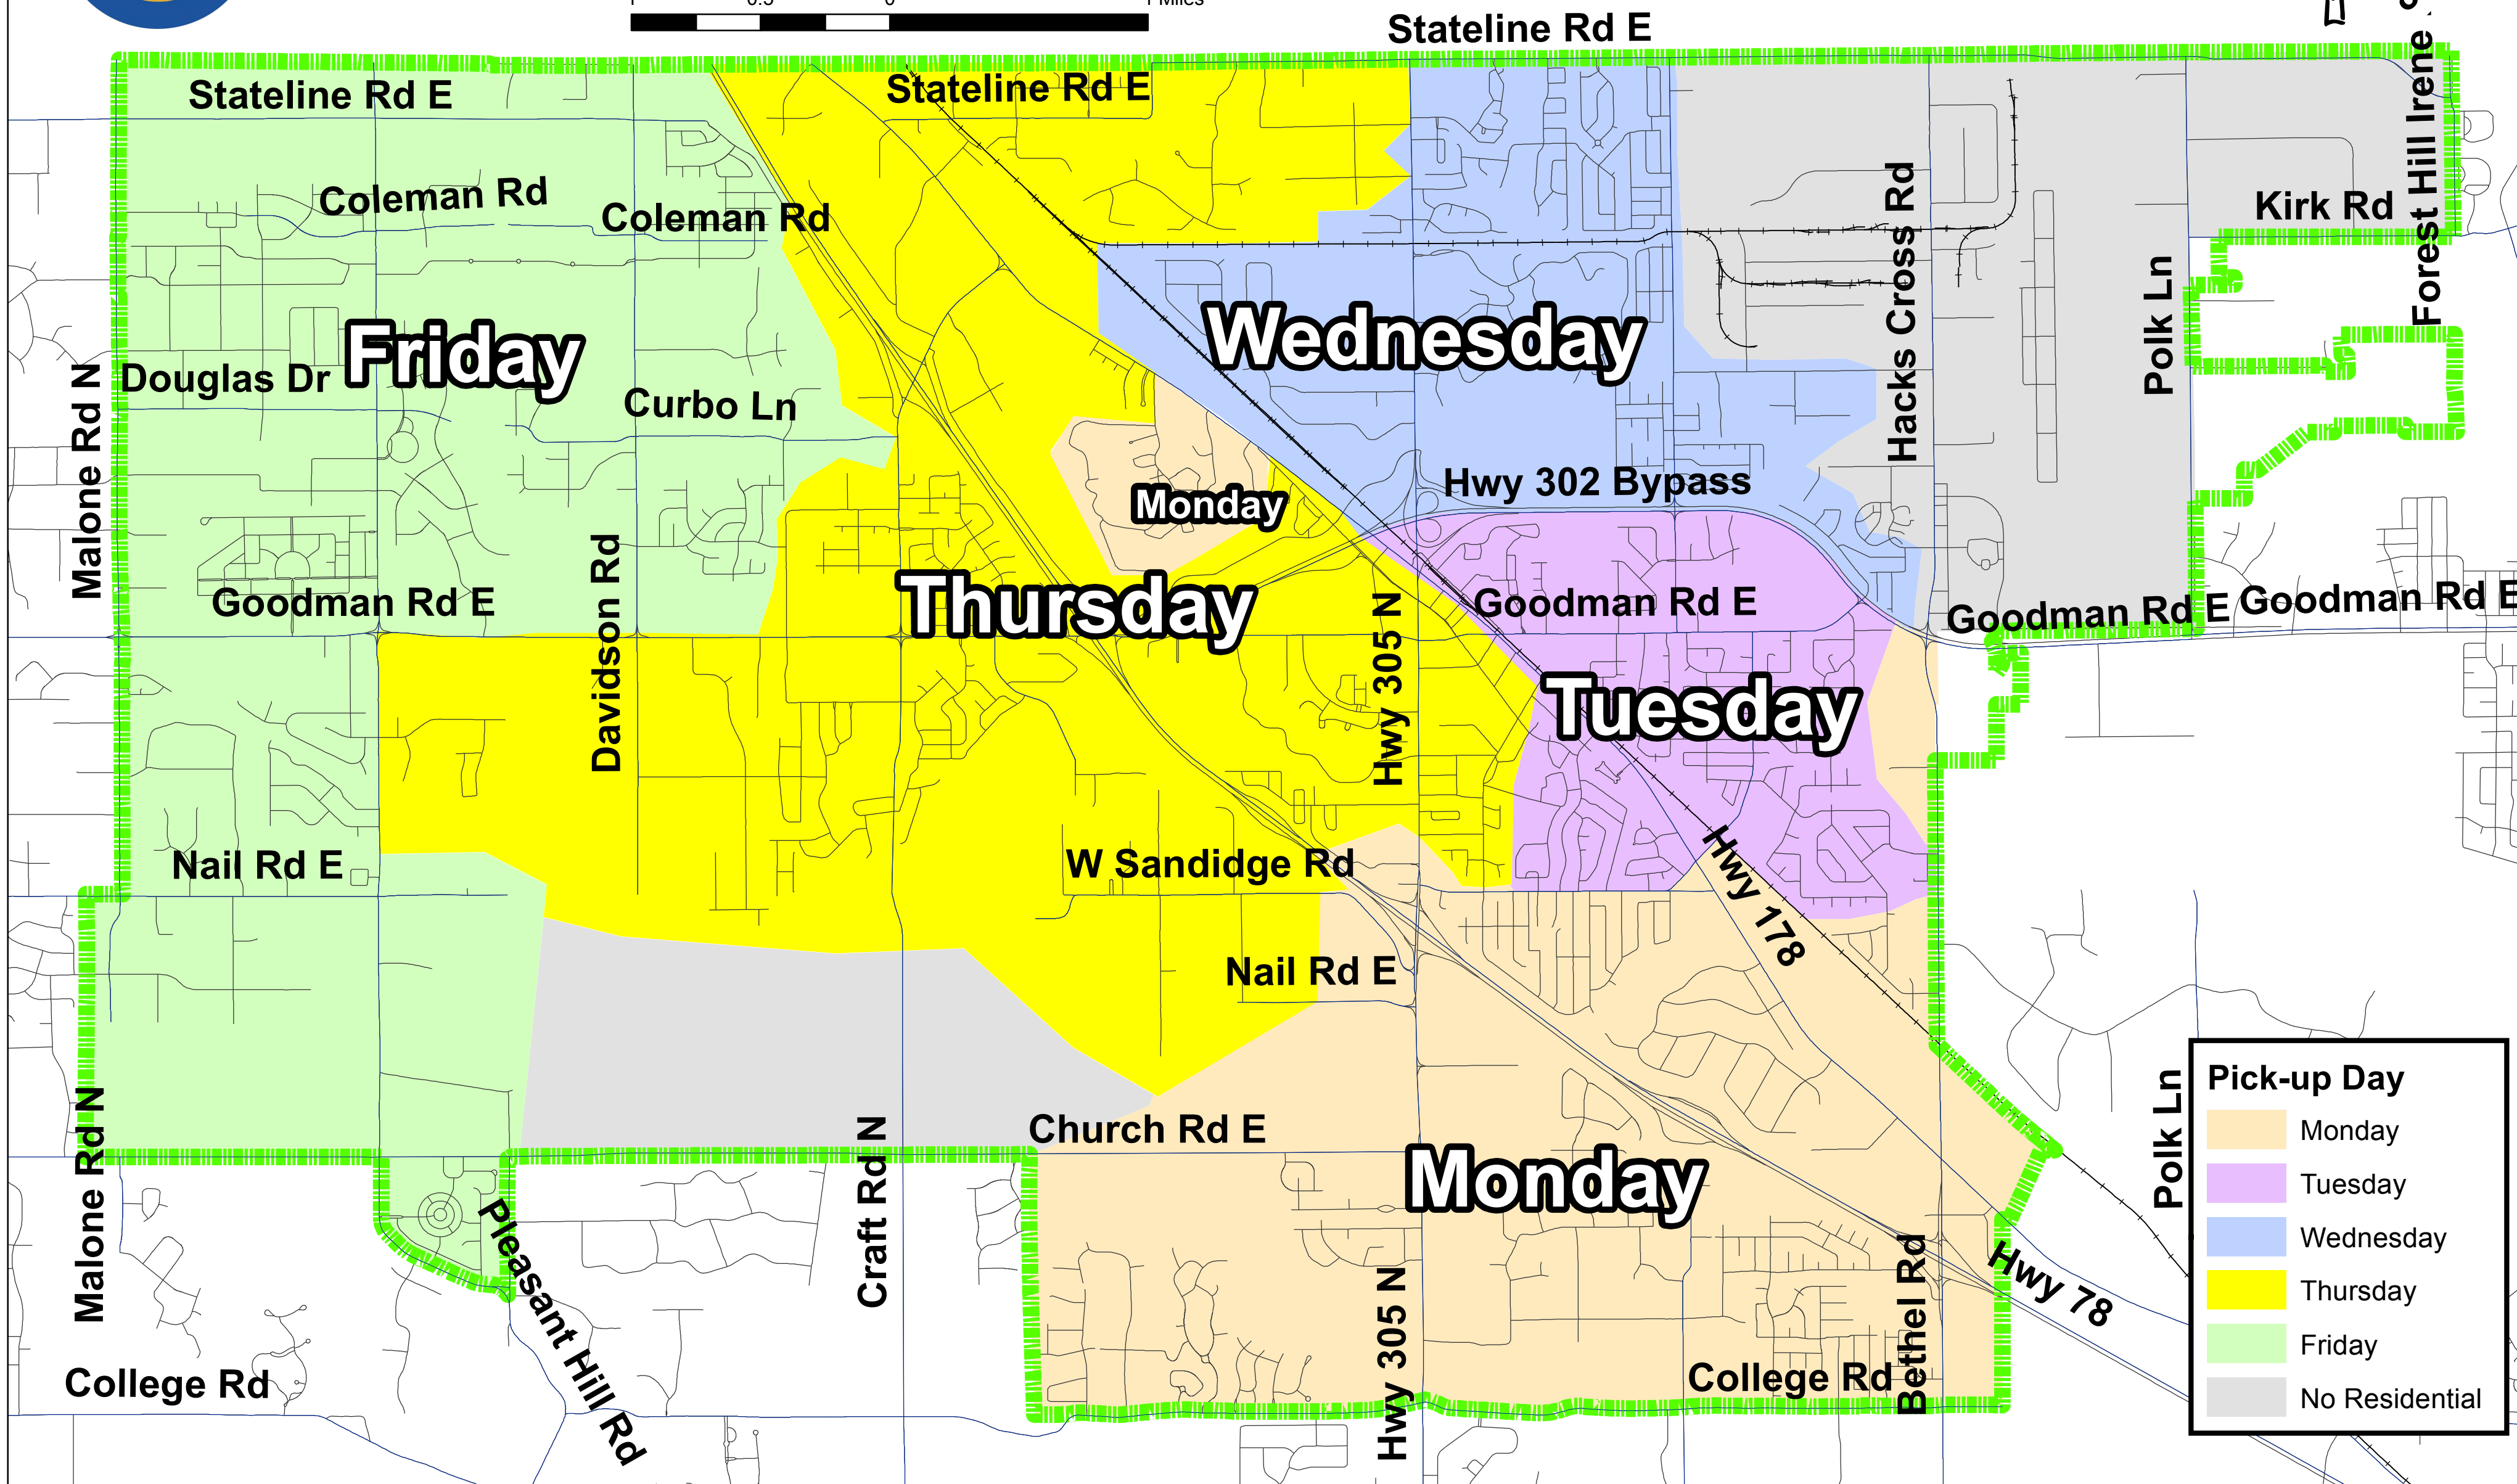

August 2015 Garbage Pick-up Day Map

Pick-up Day	
	Monday
	Tuesday
	Wednesday
	Thursday
	Friday
	No Residential