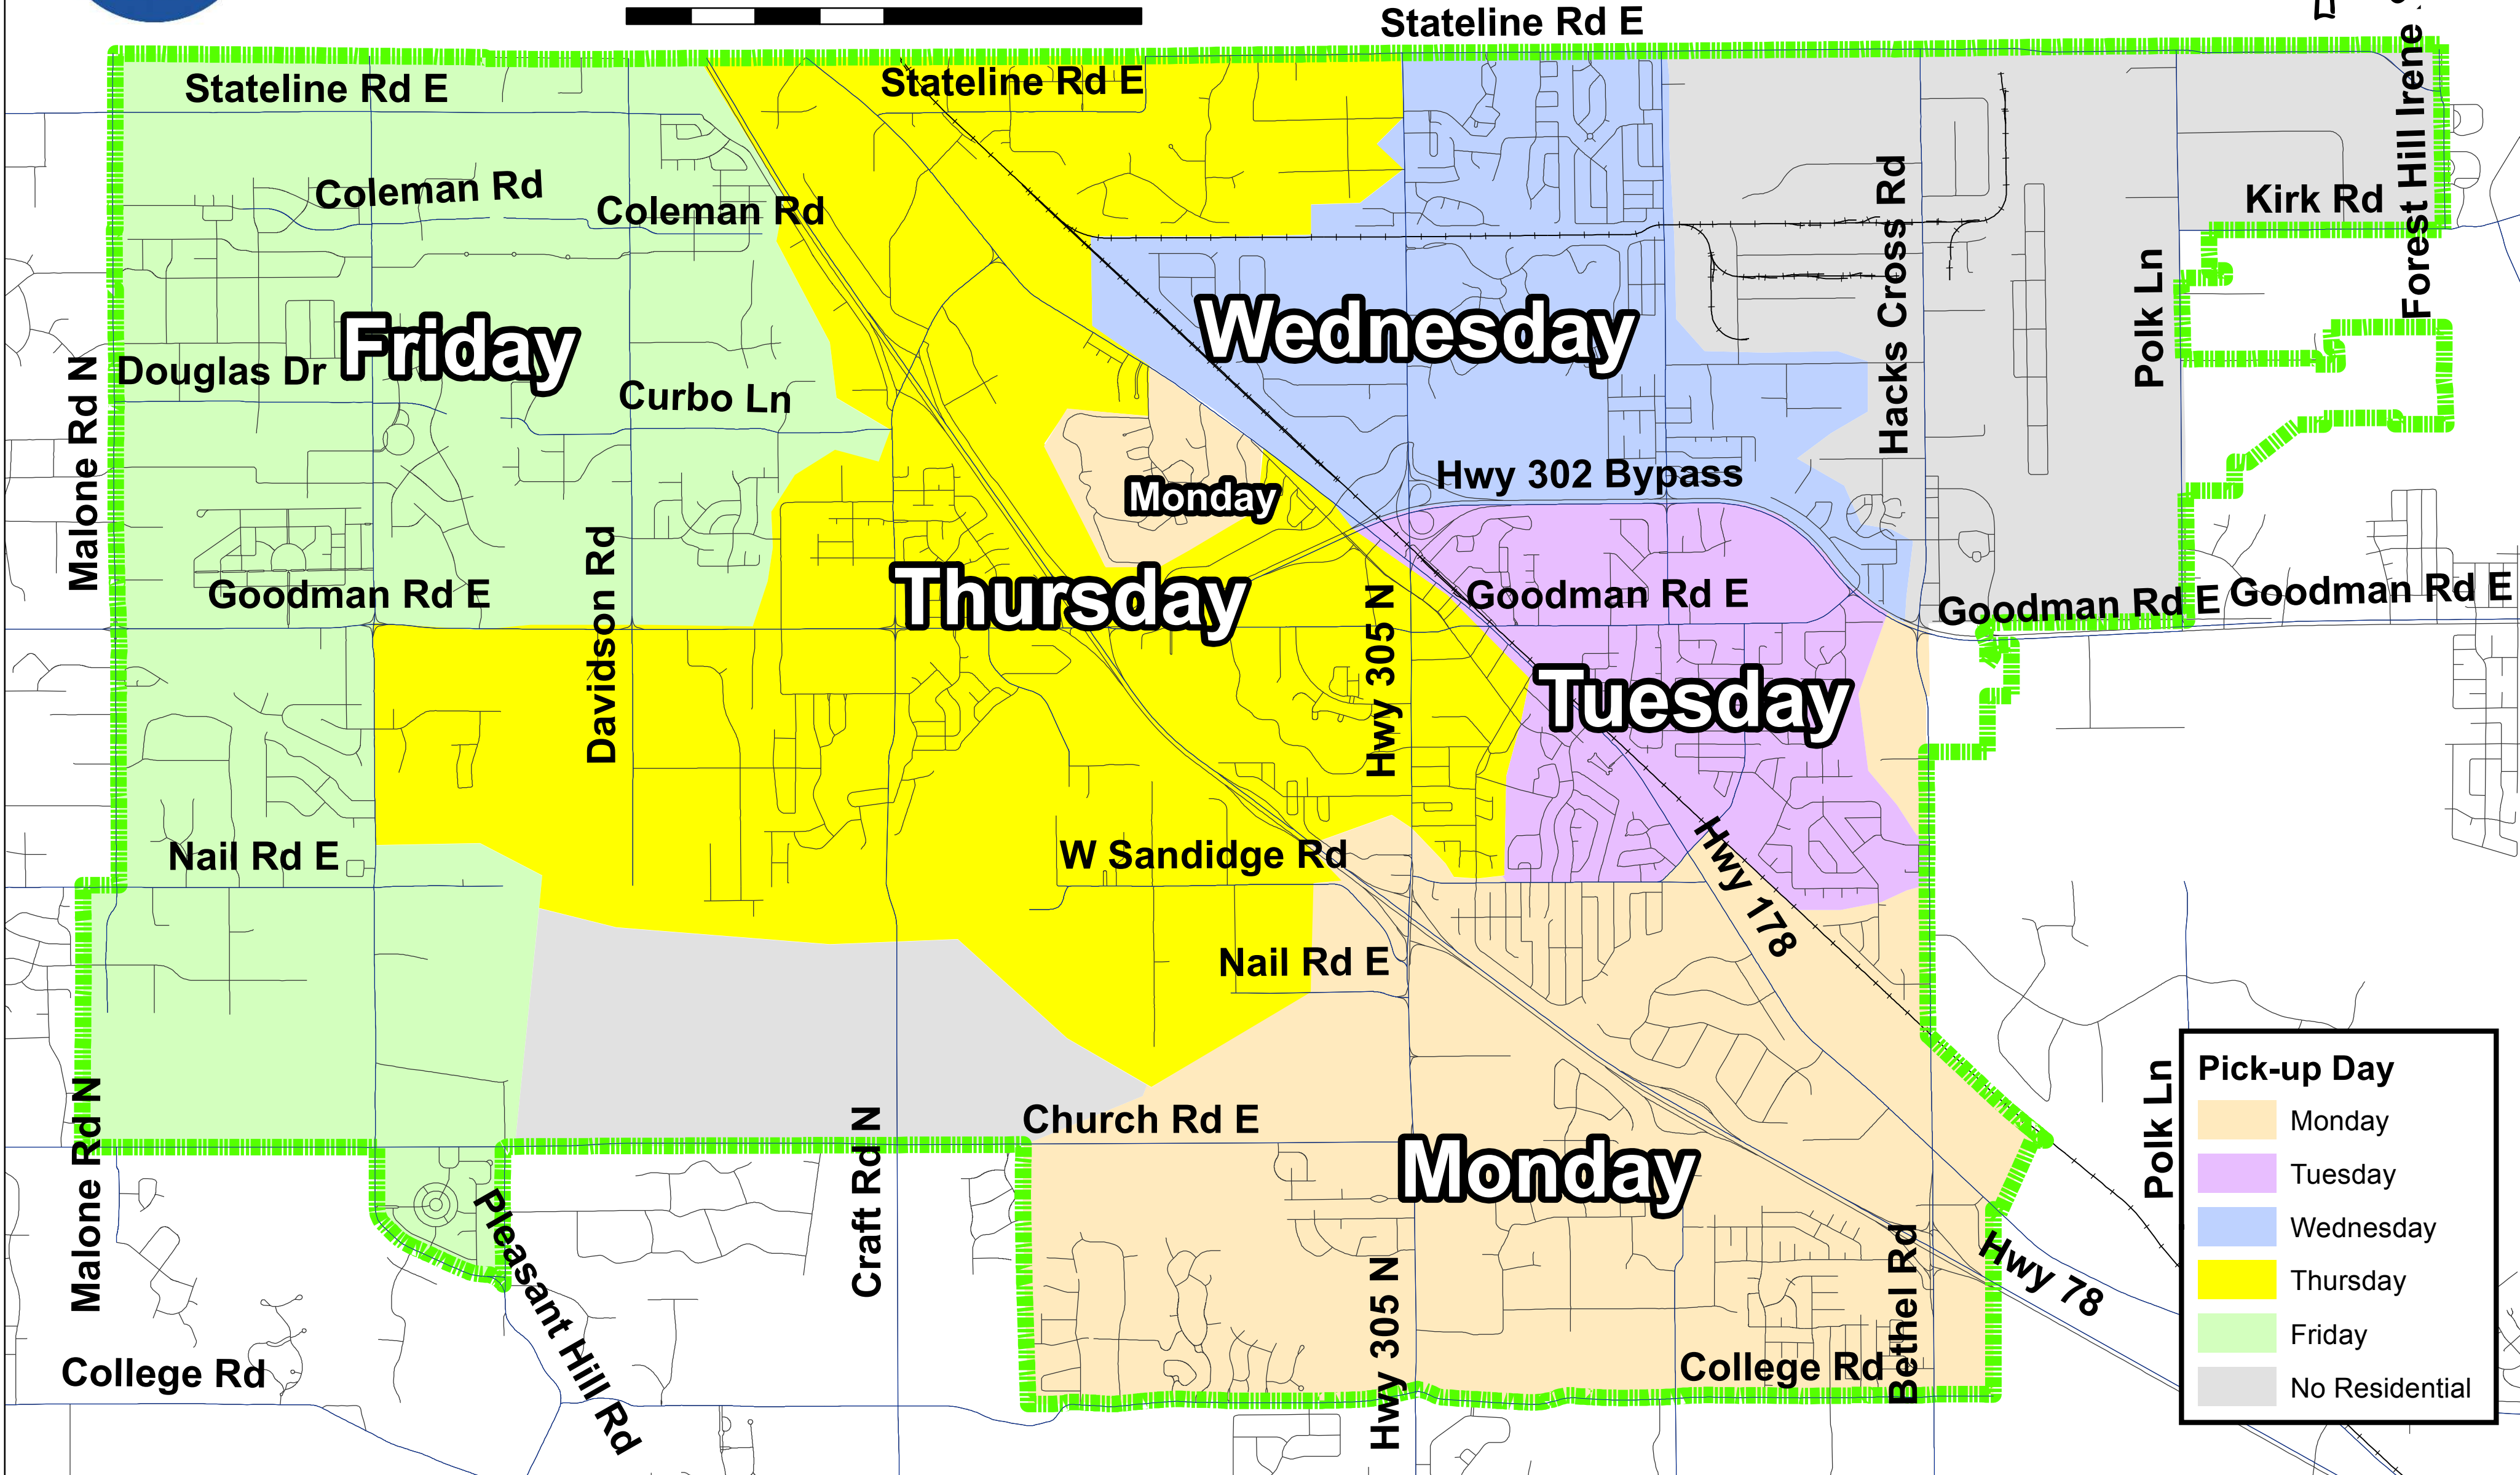

August 2015 Garbage Pick-up Day Map

Pick-up Day	
	Monday
	Tuesday
	Wednesday
	Thursday
	Friday
	No Residential